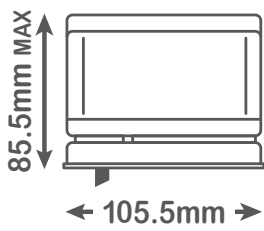

1 x USB A

1 x USB C

1 x 16A

250V~
50/60Hz

-5° to 45°C

se.com/contact

Life Is On