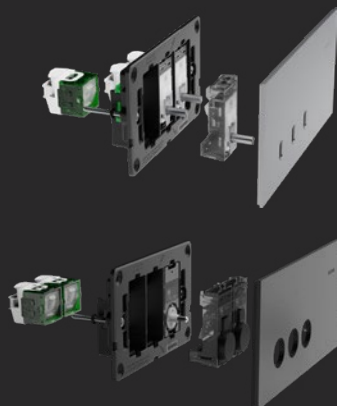

## CLIPSAL SOLIS™ RANGE

The latest innovations in light switches and sockets from Clipsal by Schneider Electric. The new optimum range comes in two series **SOLIS™** and **SOLIS™ T SERIES**, both have been designed and tested with electricians for high-end residential projects.

### SOLIS™ T SERIES

- Available in four premium finishes: Platinum Aluminium, Ebony Aluminium, Brushed Brass, and White Ceramic
- Distinctive and robust toggle
- Ultra slim cover (3.9mm)

### SOLIS™

- Available in two premium finishes: Matte White and Matte Black
- Flush push-button
- Ultra slim cover (4.5mm)

### The SOLIS™ Range key features:

- Non-intrusive LED indicator
- Faster installation with connected rotary dimmer (on/off push-in)
- Easy installation with pre-mounted screws
- 40M mech format compatibility
- Robust grid & strong cover clips
- Premium aesthetics
- Smart features compatible with Clipsal Wiser™